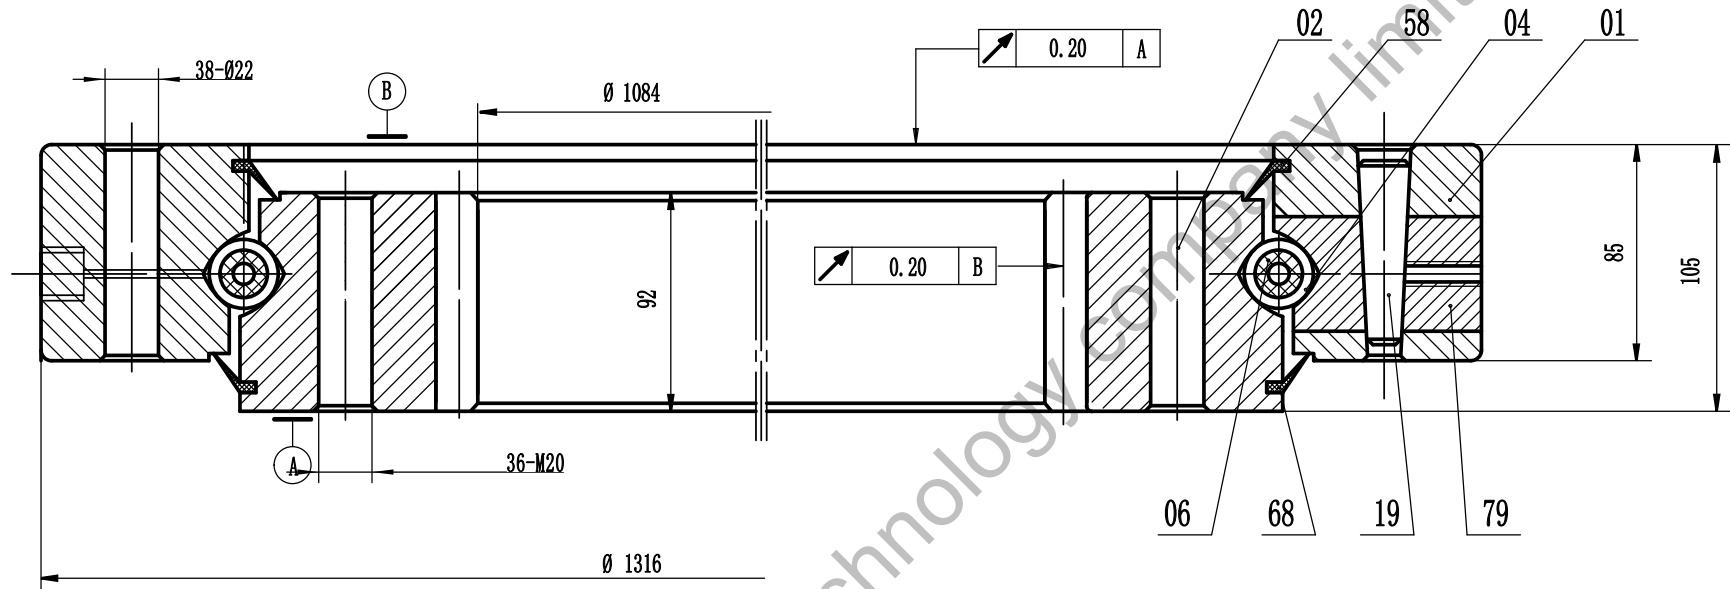

A-A

Remark:

1. Luoyang JCB Bearing Technology Co., Ltd is a technical Inc, specialize in designing and manufacturing slewing ring bearing, we can design and manufactur all kinds of slewing bearing according to client's requirement.

www.swing-bearings.com

SWING BEARING FOR CATERPILLER EXCAVATOR	320L 3XK822-UP	
		Weight(kg)
		254
	Luoyang JCB Bearing Technology Co., Ltd	